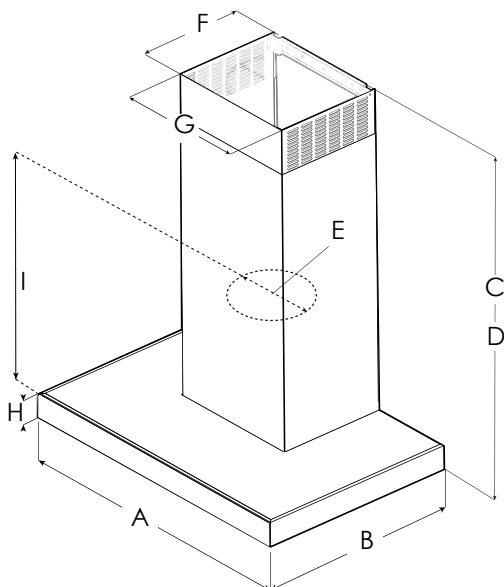

Toblino

Wallmount hood

Learn more

MEASUREMENTS

	ETB430S3	ETB436S3
A	30" (76.2 cm)	36" (91.4 cm)
B	19 11/16" (50 cm)	
C*	Min:20 3/4" (52.7 cm) Max:35" (89 cm)	
D**	Min:20 1/2" (52.2 cm) Max:31 3/16" (79.2 cm)	
E	6" (15.24 cm)	
F	10 3/4" (27 cm)	
G	13" (33 cm)	
H	1 5/8" (4 cm)	
I	15 5/16" (38.9 cm)	

Available in 30" and 36" widths, Toblino features multiple backlight color touch controls that illuminate in elegant white, green, blue, or red, operating the LED lights and 4-speed blower. Multiple clicking sound options are also available. Designed for standard ducted installation, Toblino can also be installed as a recirculating system using the optional kit.

FEATURES

-  3x layer mesh
-  Led light
-  CFM reduction system

GENERAL PROPERTIES

Width	30"	36"
Model	ETB430S3	ETB436S3
Dimensions	30"W x 19 ¹¹ / ₁₆ "D x min:20 ³ / ₄ " max: 35"H	36"W x 19 ¹¹ / ₁₆ "D x min:20 ³ / ₄ " max: 35"H
Blower Type ¹ (Internal)	400 CFM (4-speed)	
Noise (Min-max sones) ¹	0.4-5.9 Sones	
Electrical	120V-60Hz, 265W	
Illumination	2 LED, 2.1W, 3000K	
Finish	Stainless Steel	
Controls	Electronic Touch Buttons with adjustable color illumination	
Grease filters	Dishwasher-Safe, Anodized aluminum mesh filter (2 for 30" & 3 for 36")	
Installation type	Ducted or recirculating with kit (sold separately)	
Duct transition	6" round with backdraft damper (sold separately)	
Telescopic chimney	Can reach ceiling heights for heights 6'11"-8'7" (ducted), 7'0"-8'11" (recirculating)	