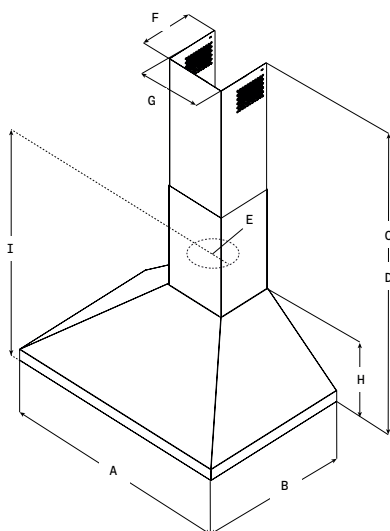

Varna Black

Specification sheet

Wallmount hood

Learn
more

MEASUREMENTS

| | EVR630BL | EVR636BL |
|-----|---|---------------|
| A | 30" (76.2 cm) | 36" (91.4 cm) |
| B | 19 7/8" (50.4 cm) | |
| C* | Min: 28 3/8" (72 cm) Max: 42 1/8" (107 cm) | |
| D** | Min: 28 3/8" (72 cm) Max: 38 3/8" (97 cm) | |
| E | 6" (15.2 cm) | |
| F | 7 3/16" (18.3 cm) | |
| G | 8 3/16" (20.8 cm) | |
| H | 9 7/8" (25 cm) | |
| I | 14 5/8" (37.1 cm) | |

*Ductless version (recirculating)

**Ducted version

DESCRIPTION

The clean lines, beautiful sloping angles, and elegant black stainless steel finish of Varna Black makes a striking visual statement. Available in 30" and 36" widths, Varna Black features a powerful 600 CFM blower, dimmable LED lighting, a dishwasher-safe stainless steel microhole filter, and easy-to-use glass capacitive touch controls for convenience and safety. Designed for standard ducted installation, Varna can also be installed as a recirculating system using the optional kit.

FEATURES

- Touch controls
- Top performance
- CFM reduction system
- Hush system
- Dim light
- Led light

GENERAL PROPERTIES

| | | |
|-------------------------------------|---|---|
| Width | 30" | 36" |
| Model | EVR630BL | EVR636BL |
| Dimensions | 30"W x 19 7/16"D x min 28 3/8" max 42 1/8"H | 36"W x 19 7/16"D x min 28 3/8" max 42 1/8"H |
| Blower Type (Internal) ¹ | 600 CFM (3-speed + boost) | |
| Noise (Min-max sones) ¹ | 0.4-5.2 Sones | |
| Electrical | 120V-60Hz, 265W | |
| Illumination | 2 premium dimmable LED, 2.5W, 4000K | |
| Finish | Black Stainless Steel with black tempered glass | |
| Controls | Multi-function Electronic with black glass touch display | |
| Grease filters | Dishwasher-Safe, Stainless steel microhole filter | |
| Installation type | Ducted or recirculating with kit (sold separately) | |
| Duct transition | Round 6" top discharge | |
| Telescopic chimney | Can reach ceiling heights of min 7'5", max 9'2" (ducted) & min 7'5", max 9'6" (recirculating) | |