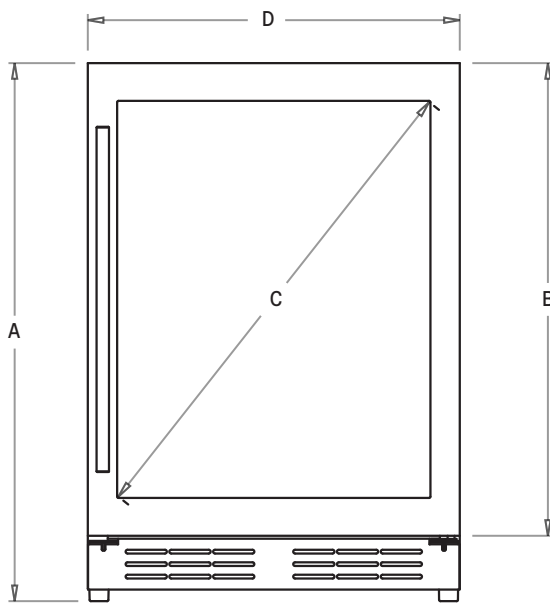

EBS52SS1

Specification sheet

Beverage & wine center | Single door

Learn more

MEASUREMENTS

FRONT VIEW

* $\frac{3}{4}$ " (1.9cm) Adjustable Height

	EBS52SS1
A	33 $\frac{7}{8}$ " (86 cm)
B	29 $\frac{19}{16}$ " (75.7cm)
C	31 $\frac{19}{16}$ " (78.7cm)
D	23 $\frac{7}{16}$ " (59.5 cm)

DESCRIPTION

A brilliant solution that meet all your needs, RISERVA - EBS52SS1 24", features two different cooling zones, adjustable to different temperatures to preserve a variety of beverages and wines to their optimum freshness. Its UV double layered tempered Glass Door shields bottles from aging, while Elica's Perfect Climate technology (EPC) ensures a consistent air flow between bottles for optimum preservation.

FEATURES

- Open door alarm
- Concealed hinge
- High efficiency carbon filters
- EPC technology
- Quiet operation
- Eco-mode

GENERAL PROPERTIES

Standard Width	24"
Model	EBS52SS1
Dimensions	23 7/16"W x 23 7/16"D x 33 7/8"H
Weight	128 lbs
Installation type	Built-In & free standing
Refrigeration type	R600a
Volume	4.8 cu ft(135L)
Sound level	39 dBA
Door finish	304 stainless steel + Tempered Glass
Cabinet finish	Black
Interior finish	Black
Hinge design	Concealed
Lighting	3 level white LED
Controls	Capacitive Touch Display with white numbers