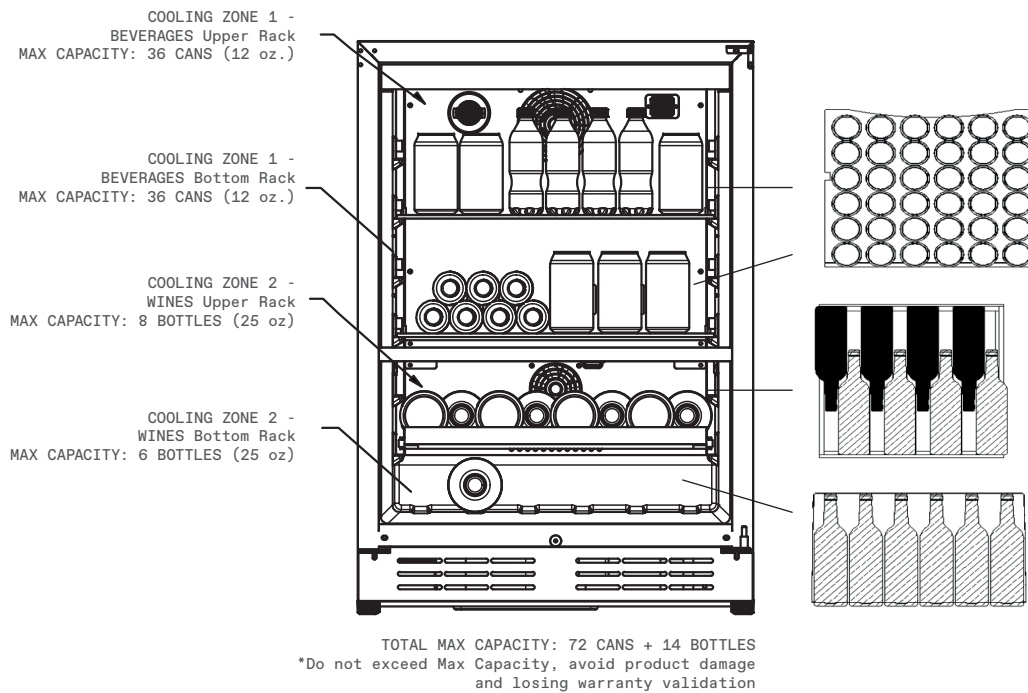

EBS52SS1

Specification sheet

Beverage & wine center | Single door

Learn more

MEASUREMENTS

FRONT VIEW

* $\frac{3}{4}$ " (1.9cm) Adjustable Height

	EBS52SS1
A	33 $\frac{7}{8}$ " (86 cm)
B	29 $\frac{19}{16}$ " (75.7cm)
C	31 $\frac{19}{16}$ " (78.7cm)
D	23 $\frac{7}{16}$ " (59.5 cm)

FEATURES

- Open door alarm
- Concealed hinge
- High efficiency carbon filters
- EPC technology
- Quiet operation
- Eco-mode

GENERAL PROPERTIES

Standard Width	24"
Model	EBS52SS1
Dimensions	23 7/16"W x 23 7/16"D x 33 7/8"H
Weight	128 lbs
Installation type	Built-In & free standing
Refrigeration type	R600a
Volume	4.8 cu ft(135L)
Sound level	39 dBA
Door finish	304 stainless steel + Tempered Glass
Cabinet finish	Black
Interior finish	Black
Hinge design	Concealed
Lighting	3 level white LED
Controls	Capacitive Touch Display with white numbers

OTHER FEATURES

Sabbath mode
Superior full extension racks
Premium beechwood wine racks
White LED lights with 3 level Kelvin shade adjustment
Anti Vibration technology & Anti Damping system
Double panel tempered glass door, UV coated
Stylish look with tubular handle
Beverage Shelving made of Tempered Glass
Elica Perfect Climate technology

STORAGE CAPACITY

LINE DRAWINGS

Domestic use only.
Refrigeration, no freezing capability.
Compressor included.