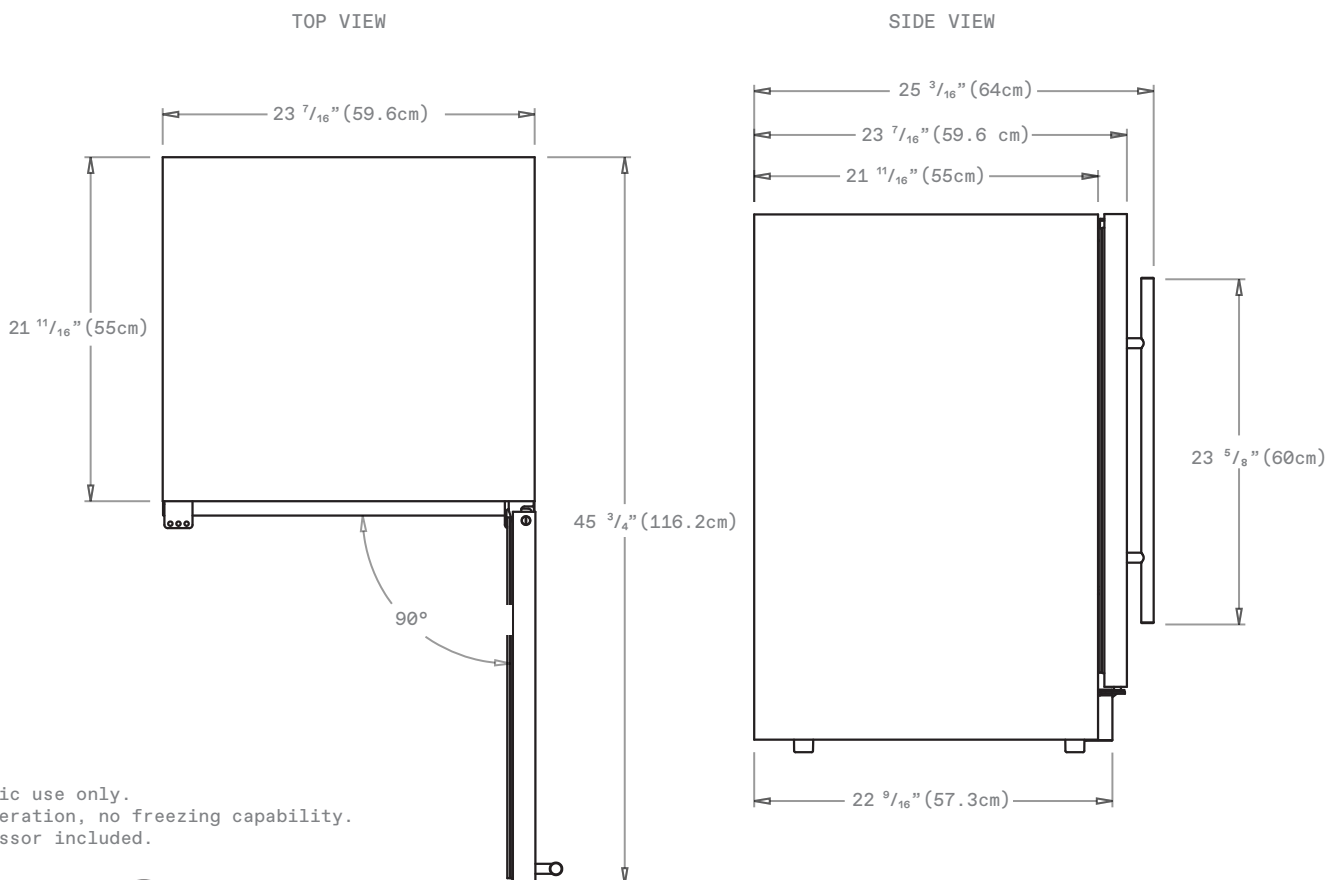

LINE DRAWINGS

Domestic use only.
Refrigeration, no freezing capability.
Compressor included.