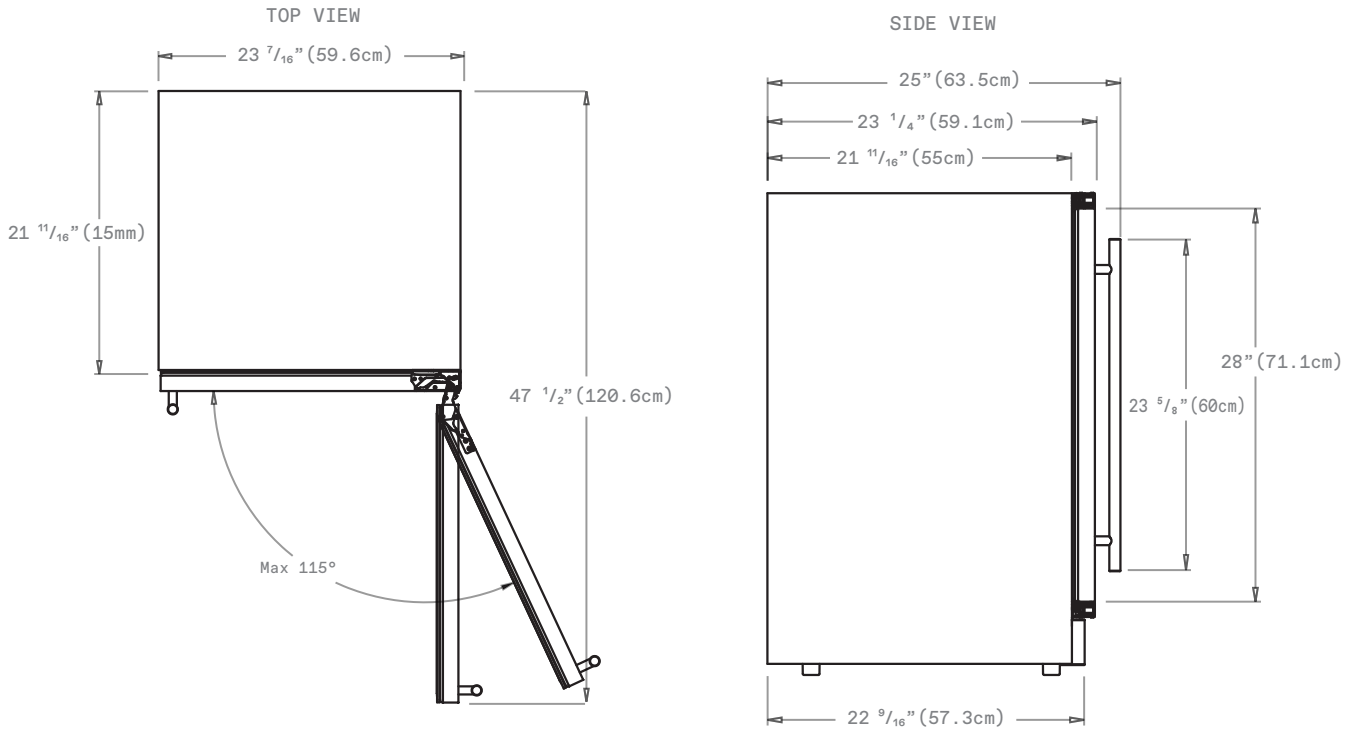

## MEASUREMENTS

\* $\frac{3}{4}$ " (1.9cm) Adjustable Height

EWS52PR1	
A	31 $\frac{13}{16}$ " (78.7 cm)
B	29 $\frac{1}{16}$ " (73.8 cm)
C	34 $\frac{1}{4}$ " (87cm)
D	23 $\frac{7}{16}$ " (59.5 cm)
E	5 $\frac{3}{16}$ " (13.2cm)

### GENERAL PROPERTIES

Standard Width	24"
Model	EWS52PR1
Dimensions	23 7/16"W x 34 1/4"H x 23 5/16"D
Weight	128 lbs
Installation type	Built-In & free standing
Refrigeration type	R600a
Volume	4.8 cu ft(135L)
Sound level	39 dBA
Door finish	Panel ready + Tempered glass
Cabinet finish	Black
Interior finish	Black
Hinge design	Articulated hinge
Lighting	3 level white LED
Controls	Capacitive Touch Display with white numbers

LINE DRAWINGS

LINE DRAWINGS

Overlay Panel Dimension:

Door Panel Width	$23 \frac{1}{8}''$
Door Panel Height	$30 \frac{3}{16}''$
Door Panel Depth	$\frac{3}{4}''$ max
Door Panel Weight	10 lbs max
Viewable Area Width	$18 \frac{3}{4}''$
Viewable Area Height	$23 \frac{1}{2}''$