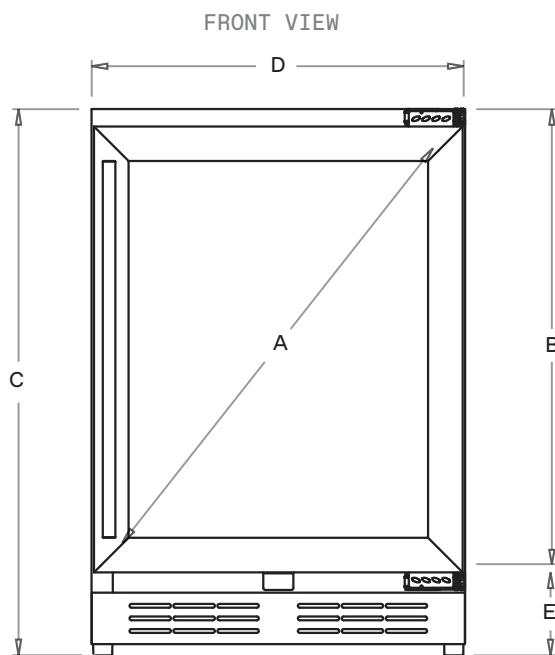

# EWS52PR1

Specification sheet

Wine center | Panel Ready  
Dual zone wine cellar fridge

Learn more

## MEASUREMENTS

\* $\frac{3}{4}$ " (1.9cm) Adjustable Height

EWS52PR1	
A	31 $\frac{13}{16}$ " (78.7 cm)
B	29 $\frac{1}{16}$ " (73.8 cm)
C	34 $\frac{1}{4}$ " (87cm)
D	23 $\frac{7}{16}$ " (59.5 cm)
E	5 $\frac{3}{16}$ " (13.2cm)

### GENERAL PROPERTIES

Standard Width	24"
Model	EWS52PR1
Dimensions	23 7/16"W x 34 1/4"H x 23 5/16"D
Weight	128 lbs
Installation type	Built-In & free standing
Refrigeration type	R600a
Volume	4.8 cu ft(135L)
Sound level	39 dBA
Door finish	Panel ready + Tempered glass
Cabinet finish	Black
Interior finish	Black
Hinge design	Articulated hinge
Lighting	3 level white LED
Controls	Capacitive Touch Display with white numbers

LINE DRAWINGS

LINE DRAWINGS

Overlay Panel Dimension:

Door Panel Width	$23 \frac{1}{8}''$
Door Panel Height	$30 \frac{3}{16}''$
Door Panel Depth	$\frac{3}{4}''$ max
Door Panel Weight	10 lbs max
Viewable Area Width	$18 \frac{3}{4}''$
Viewable Area Height	$23 \frac{1}{2}''$