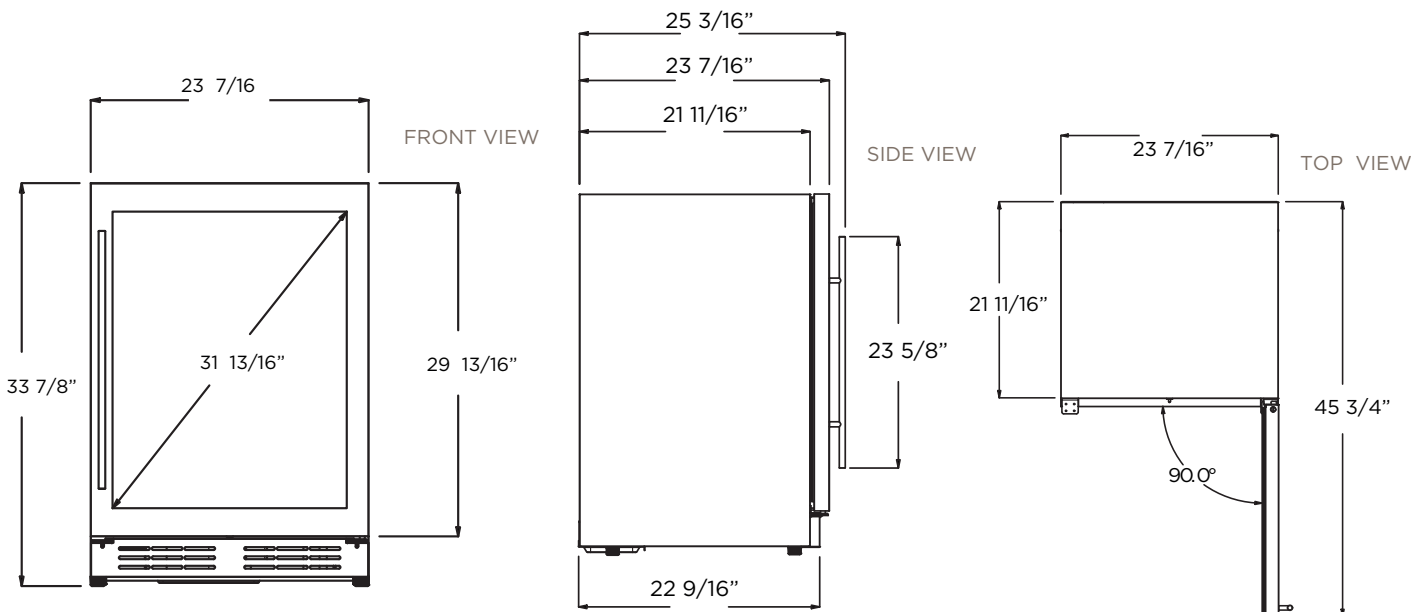

With a hidden concealed hinge within the door, it enables the refrigerator to fit seamlessly within the cabinetry.

FEATURES

Standard Width	24"	Compressor Brand	Embraco
Dimensions	23 7/16" W x 23 7/16" D x 33 7/8" H	Min. Circuit Required	15 A
Weight	128 lbs	AC Power	110-120V/60HZ
Installation Type	Built-in and Free Standing	Amperage	0.95A
Refrigerant Type	R600a	Plug Type	B
Volume	4.8 cu ft (135L)	Door Handle	Tubular
Sound Level	39 dBA	Door Glass	Tinted Dual Pane, Low-e Argon-filled
Door Finish	304 Stainless Steel + Tempered Glass	Reversible Door	Yes
Cabinet Finish	Black	Other Features	Superior Full Extension Racks
Interior Finish	Black		Shelving made of Tempered Glass
Hinge Design	Concealed		Premium Beechwood Wine Racks
Lighting	3 Level White LED		Lights with 3 level KELVIN shades
Controls	Capacitive Touch with Display with White Numbers		Anti Vibration Technology
COOLING ZONE 1		Double Panel, UV coated door	
Total Capacity	72 cans (12 oz cans)	Sabbath Mode	
Temperature Range	34 to 50°F	Stylish look with tubular handle	
Shelving	2 Adjustable Slide-Out Tempered Glass Shelves		
COOLING ZONE 2		KITS	Carbon Filter KIT ARCO0114-1
Total Capacity	14 Bottles of Wine (25 oz)	PRO Handle ARCO175505	
Temperature Range	40 to 64° F		
Shelving	1 Full Extension Rack of Beechwood with Metal Front rim	WARRANTY	2 Year Parts and In-Home Labor.