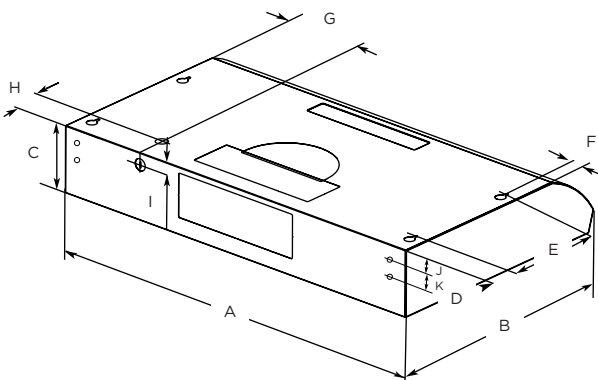

Nemi

Undercabinet hood

Learn
more

MEASUREMENTS

	ENM230S1	ENM236S1
A	30" (76.2 cm)	36" (91.4 cm)
B	18 ⁵ / ₈ " (47.3 cm)	
C	4 ¹⁵ / ₁₆ " (12.5 cm)	
D	1 ¹ / ₂ " (3.8 cm)	
E	9" (22.9 cm)	
F	1" (2.5 cm)	
G	6 ⁹ / ₁₆ " (16.7 cm)	
H	1 ¹⁵ / ₁₆ " (5 cm)	
I	7 ⁷ / ₈ " (2.2 cm)	
J	1 ¹ / ₈ " (2.6 cm)	
K	1 ¹ / ₈ " (3.6 cm)	

DESCRIPTION

Nemi sports a slender 5" height and soft curves, designed to modernize and perfectly fit kitchens where space is premium. Nemi features a 3-speed, 280 CFM internal blower, which provides sufficient ventilating power for most kitchens. The backlit push button controls allow for easy adjustment of blower speeds and dual LED lamps. A single dishwasher-safe anodized aluminum mesh filter is easy to clean. Available in 30" or 36" widths, Nemi is designed for standard ducted installation and can be installed as a recirculating system, using the Recirculating Kit, available as an accessory.

FEATURES

-  3x layer mesh
-  Led light

GENERAL PROPERTIES

Width	30"	36"
Model	ENM230S1	ENM236S1
Dimensions	30"W x 18 5/8"D x 5"H	36"W x 18 5/8"D x 5"H
Blower Type ¹ (Internal)	280 CFM (3-speed)	
Noise (Min-max sones) ¹	1.3-4.9 Sones	
Electrical	120V-60Hz, 115W	
Illumination	2 LED, 2.1W, 4000K, 235 Lumen	
Finish	Stainless Steel	
Controls	Backlit electronic push buttons	
Filters	Dishwasher-safe, anodized aluminum mesh filter	
Installation type	Ducted or recirculating wit kit (sold separately)	
Duct transition	3 1/4" x 10" (top or rear), or 7" round (sound separately)	