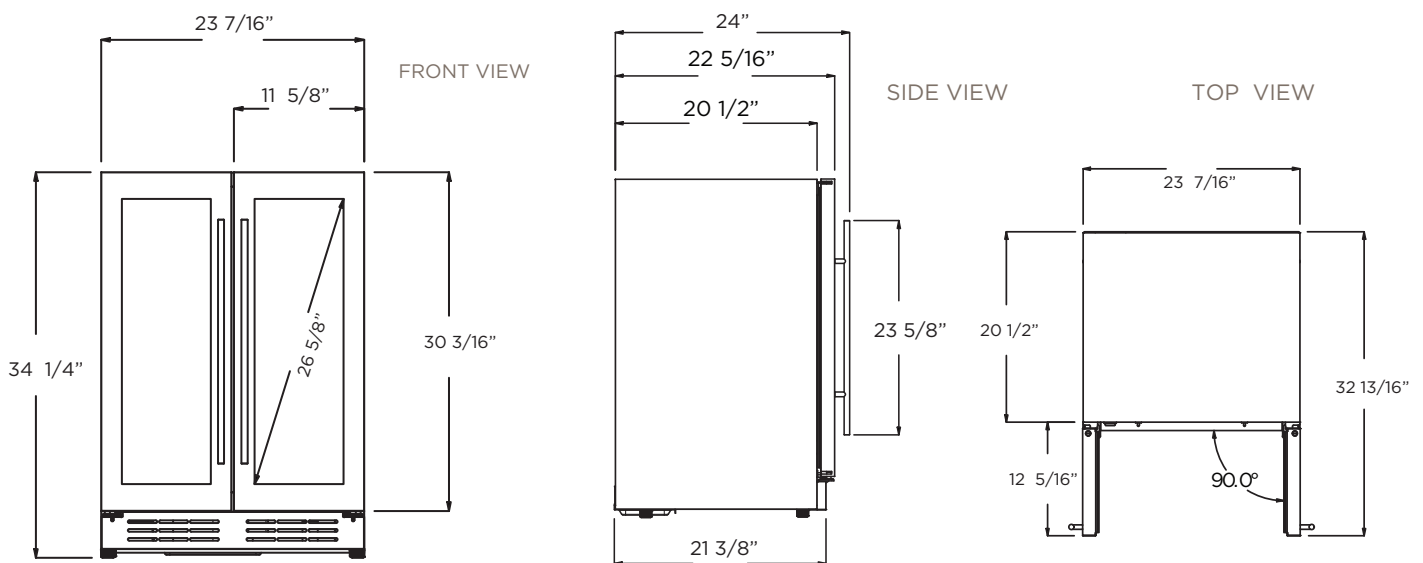

BEVERAGE & WINE CENTER | Double Zone FD

Seamless construction

SKU: ARBF52SS | CATEGORY: UCR

Equipped with Dual Compartments and Dual Cooling zones, it combines the sophistication of a wine cellar with the practicality of a beverage center. The Beverage Zone accommodates up to 60 cans (12oz), while the Wine Zone can store up to 21 bottles of wine (21oz). Its preservation capabilities are optimized through the use of natural Beechwood shelves, premium components that minimize vibration.

With a hidden concealed hinge within the door, it enables the refrigerator to fit seamlessly within the cabinetry.

FEATURES

Standard Width	24"	Compressor Brand	Embraco
Dimensions	23 7/16" W x 34 1/4" H x 22 5/16 D	Min. Circuit Required	15 A
Weight	117 lbs	AC Power	110-120V/60HZ
Installation Type	Built-in and Free Standing	Amperage	0.95A
Refrigerant Type	R600a	Plug Type	B
Volume	4.8 cu ft (135L)	Door Handle	Tubular
Sound Level	39 dBA	Door Glass	Tinted Dual Pane, Low-e Argon-filled
Door Finish	304 Stainless Steel + Tempered Glass	Reversible Door	No
Cabinet Finish	Black	Other Features	Superior Full Extension Racks
Interior Finish	Black		Shelving made of Tempered Glass
Hinge Design	Concealed		Premium Beechwood Wine Racks
Lighting	3 Level White LED		Lights with 3 level KELVIN shades
Controls	Capacitive Touch with Display with White Numbers	Anti Vibration Technology	
COOLING ZONE 1		Double Panel, UV coated door	
Total Capacity	>60 Cans (12 oz)	Sabbath Mode	
Temperature Range	34 to 68 °F	Stylish look with tubular handle	
Shelving	3 Adjustable Tempered Glass Shelves with metal front trim		
COOLING ZONE 2		KITS	Carbon Filter KIT ARC00114-1
Total Capacity	21 Bottles of Wine (25 oz)	PRO Handle ARC0175505	
Temperature Range	34 to 68 °F		
Shelving	6 Pieces Beechwood Shelves with Metal Front Trim	WARRANTY	2 Year Parts and In-Home Labor.