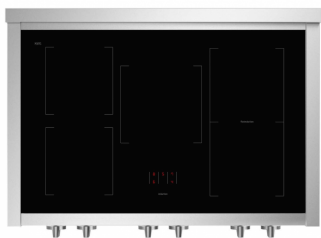

Genesi

Stainless range cookers

GQ9S-5FI

Body colour S.Steel SS

Configuration type

1 OVEN:

- Electric combi-steam with automatic TFT programmer

Accessories

Wok support

Stainless steel liners

Stainless steel deep tray

Trivet griddle

Enameled deep tray

Telescopic slides

Reinforced wire shelf

Rotisserie

Water brick

Meat probe

Your Top

5 INDUCTIONS

2 x 1,85 kW - 1 x 2,1 kW

2 flex zones x 2,1 kW

Your main oven

Electric Combi-Steam 91L oven with INNVENT®: patented double inverted ventilation system, which distributes heat evenly throughout the oven's cavity. TFT electronic programmer – 15 functions and 37 preset recipes.